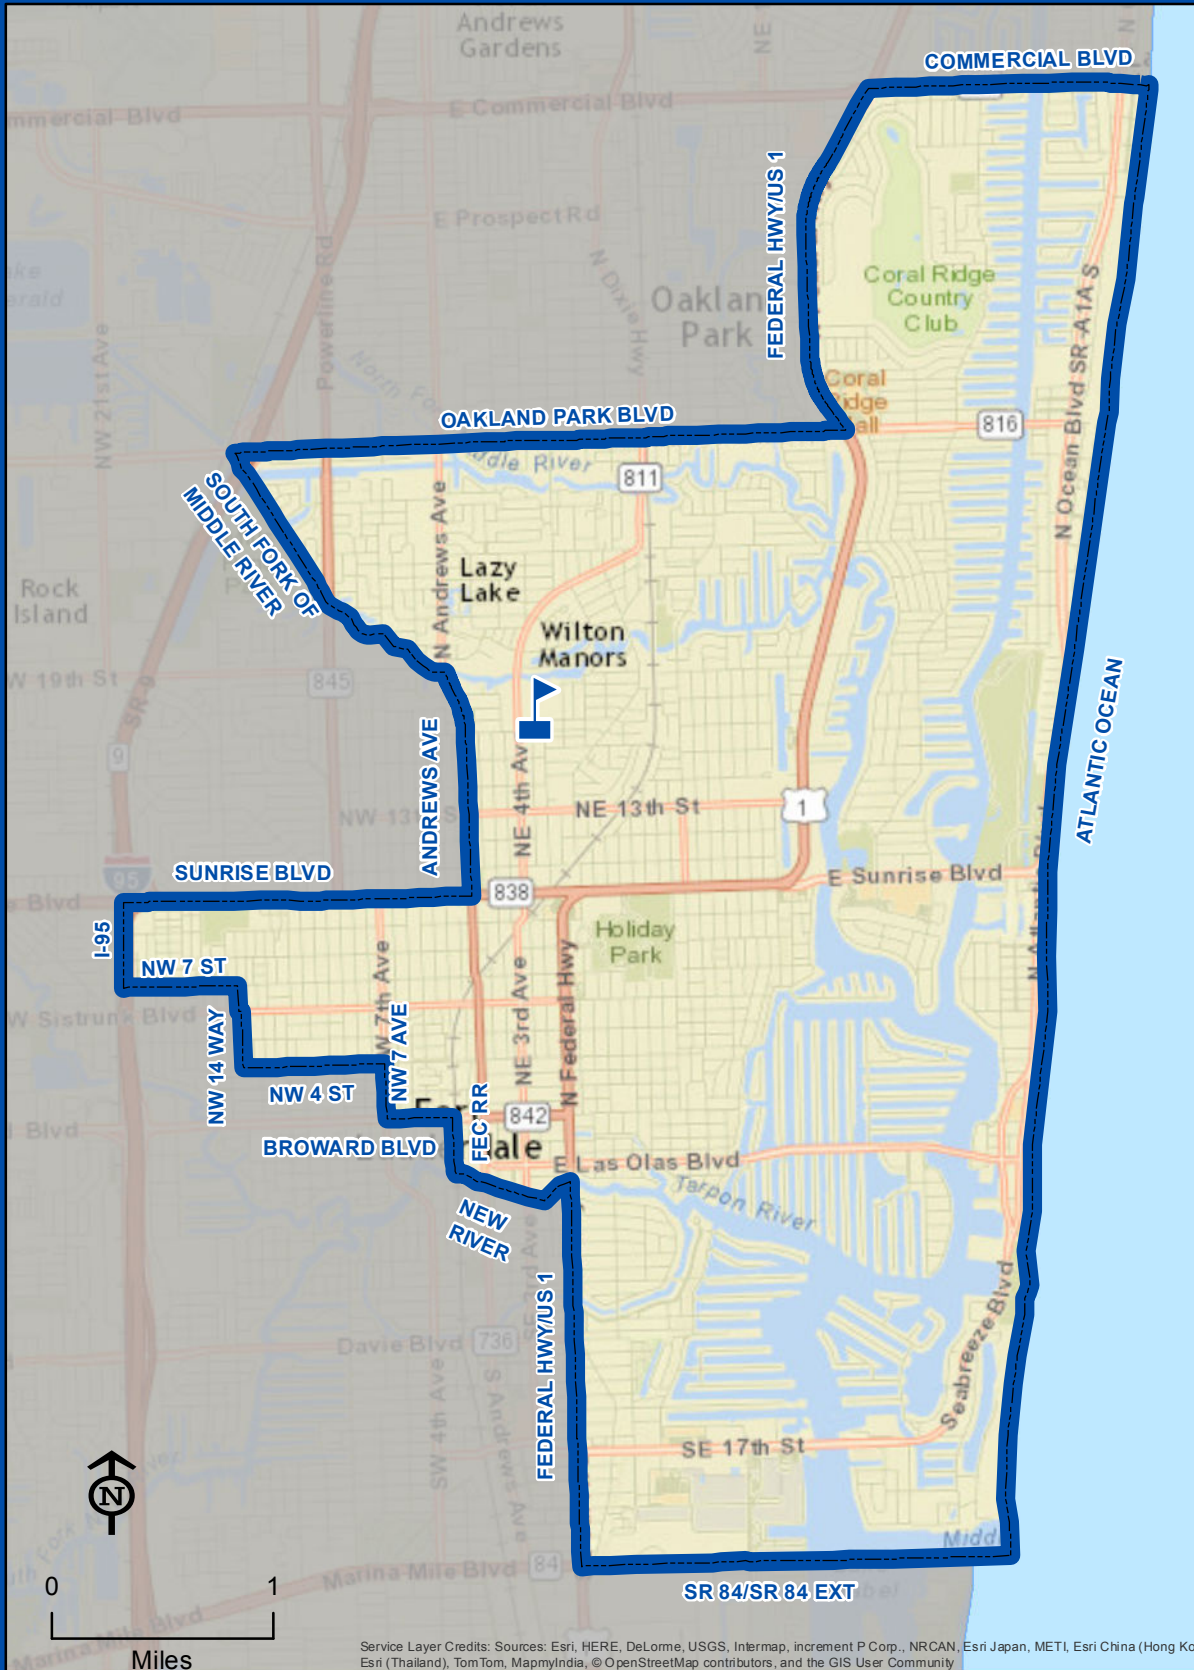

FORT LAUDERDALE HIGH SCHOOL

1600 NE 4 AVENUE
FORT LAUDERDALE, FLORIDA 33305
754-322-1100

Magnet School

FORT LAUDERDALE

THIS MAP IS FOR CONCEPTUAL PURPOSES ONLY AND SHOULD NOT BE USED FOR LEGAL BOUNDARY DETERMINATIONS